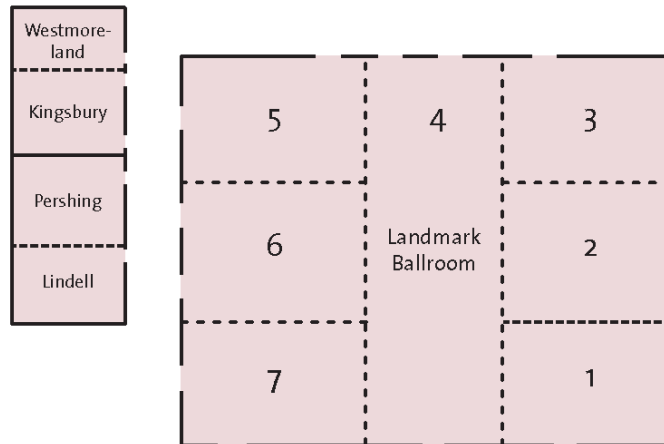

America's Center (AC) • Level 1

↑ SAA Staff office  
(room 200)

**America's Center (AC) • Level 2**

LEVEL TWO

LEVEL ONE

**Renaissance Grand St. Louis (R) • Levels 1 and 2  
(Concourse Building)**

TWENTY-FIRST FLOOR

TWENTIETH FLOOR

MEZZANINE LEVEL

**Renaissance Grand St. Louis (R) • Levels 21, 22, 23  
(Hotel Building)**