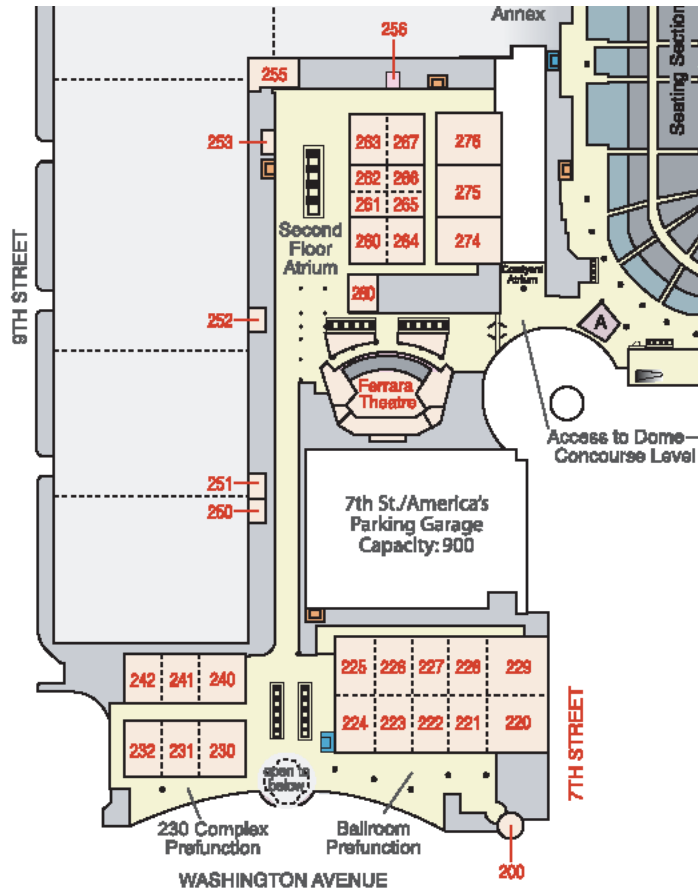

America's Center (AC) • Level 1

↑ SAA Staff office  
(room 200)

**America's Center (AC) • Level 2**

LEVEL TWO

LEVEL ONE

**Renaissance Grand St. Louis (R) • Levels 1 and 2  
(Concourse Building)**

TWENTY-FIRST FLOOR

TWENTIETH FLOOR

MEZZANINE LEVEL

**Renaissance Grand St. Louis (R) • Levels 21, 22, 23  
(Hotel Building)**